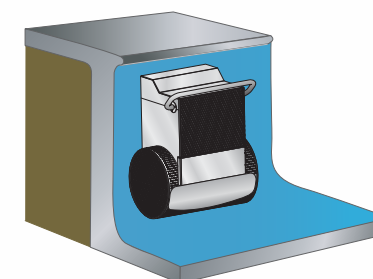

Dispersed inlet grills eliminate the possibility of entrapment, while hydraulic mechanics keep electricity far away from the water. Installed, the unit is sturdy and secure against the pool wall, and is built to exceed ETL and VGB safety standards.

Enjoy all the benefits FASTLANE offers, and become a stronger, healthier swimmer. And do it in a private, comfortable, convenient setting: your home!

The FASTLANE is so easy to operate:

- ~ Press the ON/OFF button on your remote control to start the current
- ~ Adjust the speed to your desired pace
- ~ Swim into the current and keep swimming
- ~ Change speed with the FASTER and SLOWER buttons
- ~ To stop, simply swim out of the current and press the ON/OFF button

Add these professional tools to your routine and see the results immediately:

- ~ Swim Pace Display
- ~ Floor Mirror

The WALL MOUNT FASTLANE:

- ~ For new construction or renovation jobs
- ~ No deck obstructions
- ~ Choice of colors