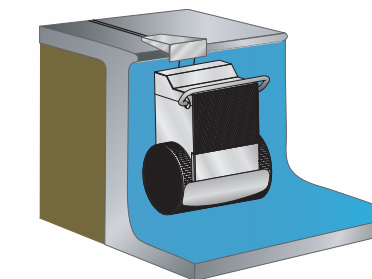

Dispersed inlet grills eliminate the possibility of entrapment, while hydraulic mechanics keep electricity far away from the water. Installed, the unit is sturdy and secure against the pool wall, and is built to exceed ETL and VGB safety standards.

Enjoy all the benefits FASTLANE offers, and become a stronger, healthier swimmer. And do it in a private, comfortable, convenient setting: your home!

The FASTLANE is so easy to operate:

- ~ Press the ON/OFF button on your remote control to start the current
- ~ Adjust the speed to your desired pace
- ~ Swim into the current and keep swimming
- ~ Change speed with the FASTER and SLOWER buttons
- ~ To stop, simply swim out of the current and press the ON/OFF button

Add these professional tools to your routine and see the results immediately:

- ~ Swim Pace Display
- ~ Floor Mirror

The WALL MOUNT FASTLANE:

- ~ For new construction or renovation jobs
- ~ No deck obstructions
- ~ Choice of colors